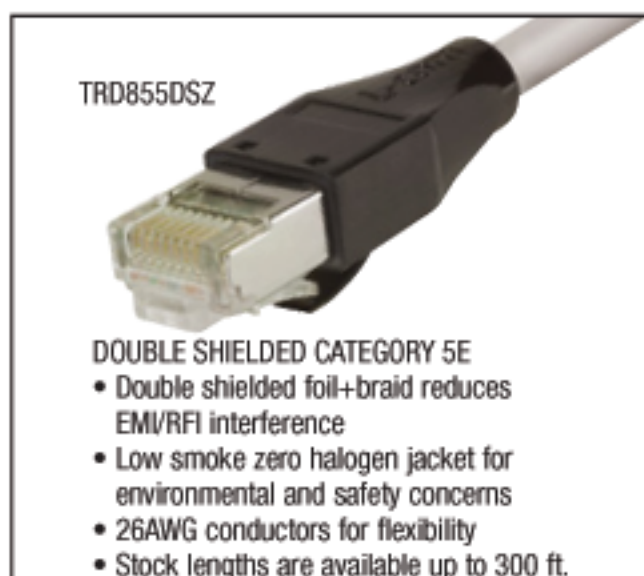

Item #	Description	Color
Category 5E Double Shielded LSZH 26AWG Stranded Patch Cables		
This series features 26AWG stranded conductors that are flexible and easy to install even in tight spaces. L-com stocks lengths up to 300 ft and can ship most orders the same day.		
TRD855DSZ-1	Double Shielded Cat. 5E LSZH Patch Cable, RJ45 / RJ45, 1.0 ft	Lt. Gray
TRD855DSZ-2	Double Shielded Cat. 5E LSZH Patch Cable, RJ45 / RJ45, 2.0 ft	Lt. Gray
TRD855DSZ-3	Double Shielded Cat. 5E LSZH Patch Cable, RJ45 / RJ45, 3.0 ft	Lt. Gray
TRD855DSZ-5	Double Shielded Cat. 5E LSZH Patch Cable, RJ45 / RJ45, 5.0 ft	Lt. Gray
TRD855DSZ-7	Double Shielded Cat. 5E LSZH Patch Cable, RJ45 / RJ45, 7.0 ft	Lt. Gray
TRD855DSZ-10	Double Shielded Cat. 5E LSZH Patch Cable, RJ45 / RJ45, 10.0 ft	Lt. Gray
TRD855DSZ-15	Double Shielded Cat. 5E LSZH Patch Cable, RJ45 / RJ45, 15.0 ft	Lt. Gray
TRD855DSZ-25	Double Shielded Cat. 5E LSZH Patch Cable, RJ45 / RJ45, 25.0 ft	Lt. Gray
TRD855DSZ-50	Double Shielded Cat. 5E LSZH Patch Cable, RJ45 / RJ45, 50.0 ft	Lt. Gray
TRD855DSZ-75	Double Shielded Cat. 5E LSZH Patch Cable, RJ45 / RJ45, 75.0 ft	Lt. Gray
TRD855DSZ-100	Double Shielded Cat. 5E LSZH Patch Cable, RJ45 / RJ45, 100.0 ft	Lt. Gray