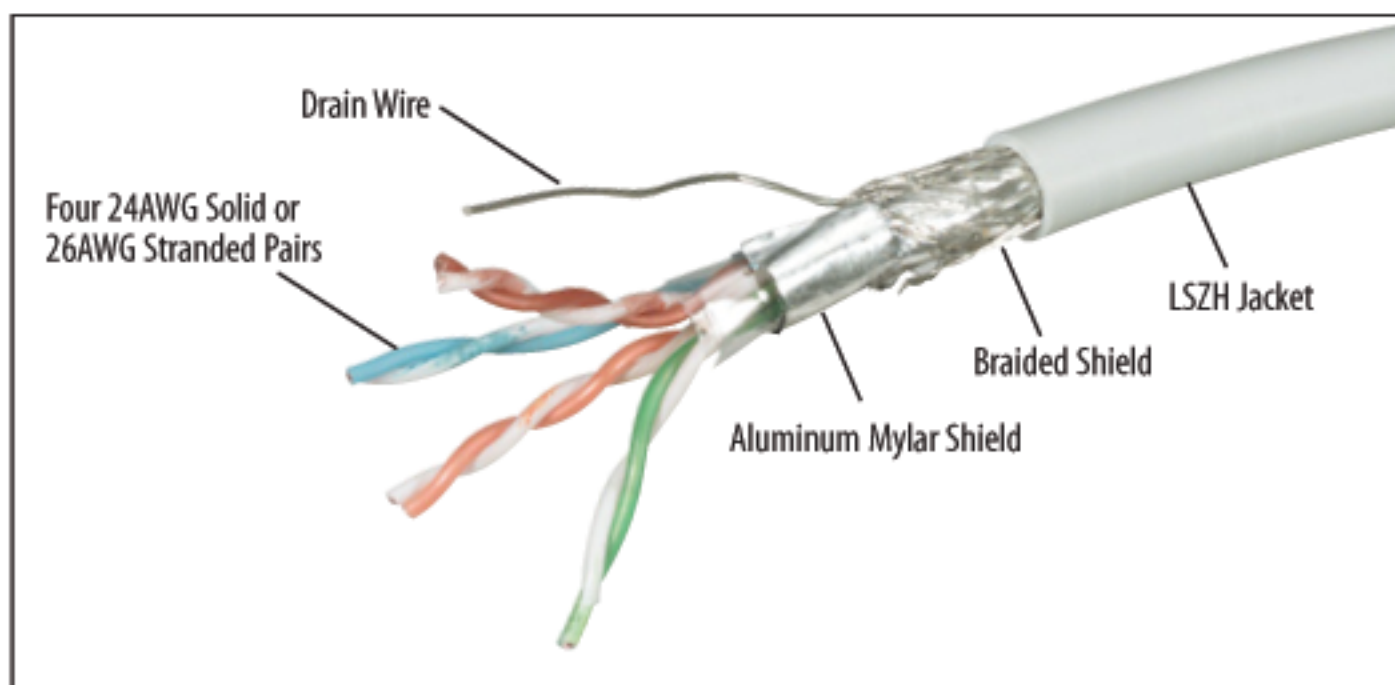

Item #	Description	Color
Category 5E Double Shielded LSZH 26AWG Stranded Patch Cables		
This series features 26AWG stranded conductors that are flexible and easy to install even in tight spaces. L-com stocks lengths up to 300 ft and can ship most orders the same day.		
TRD855DSZ-1	Double Shielded Cat. 5E LSZH Patch Cable, RJ45 / RJ45, 1.0 ft	Lt. Gray
TRD855DSZ-2	Double Shielded Cat. 5E LSZH Patch Cable, RJ45 / RJ45, 2.0 ft	Lt. Gray
TRD855DSZ-3	Double Shielded Cat. 5E LSZH Patch Cable, RJ45 / RJ45, 3.0 ft	Lt. Gray
TRD855DSZ-5	Double Shielded Cat. 5E LSZH Patch Cable, RJ45 / RJ45, 5.0 ft	Lt. Gray
TRD855DSZ-7	Double Shielded Cat. 5E LSZH Patch Cable, RJ45 / RJ45, 7.0 ft	Lt. Gray
TRD855DSZ-10	Double Shielded Cat. 5E LSZH Patch Cable, RJ45 / RJ45, 10.0 ft	Lt. Gray
TRD855DSZ-15	Double Shielded Cat. 5E LSZH Patch Cable, RJ45 / RJ45, 15.0 ft	Lt. Gray
TRD855DSZ-25	Double Shielded Cat. 5E LSZH Patch Cable, RJ45 / RJ45, 25.0 ft	Lt. Gray
TRD855DSZ-50	Double Shielded Cat. 5E LSZH Patch Cable, RJ45 / RJ45, 50.0 ft	Lt. Gray
TRD855DSZ-75	Double Shielded Cat. 5E LSZH Patch Cable, RJ45 / RJ45, 75.0 ft	Lt. Gray
TRD855DSZ-100	Double Shielded Cat. 5E LSZH Patch Cable, RJ45 / RJ45, 100.0 ft	Lt. Gray