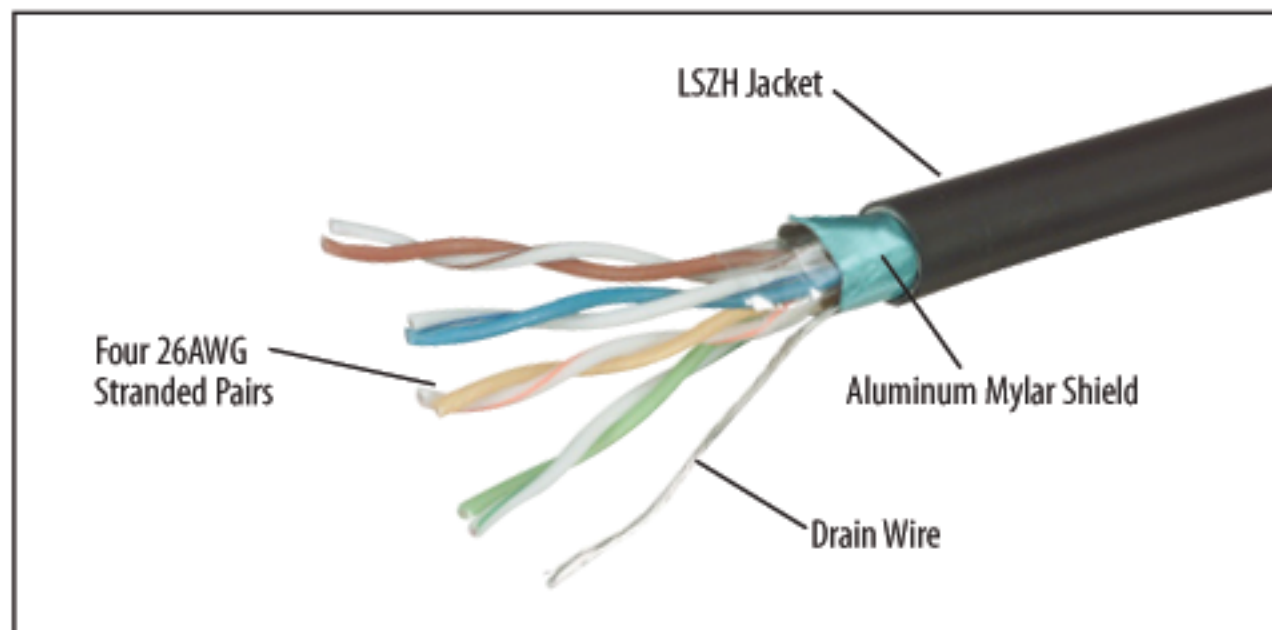

Category 5E RJ45 to RJ45 Shielded Low Smoke Zero Halogen Patch Cables

Designed for environments where PVC's combustive toxicity is restricted, L-com's shielded Low Smoke Zero Halogen (LSZH) Ethernet cables provide the ideal alternative. Featuring all-metal-body RJ45 connectors and aluminum polyester shielded cable with drain wire, these assemblies are designed to protect from EMI/RFI while maintaining high performance data transmission characteristics. Ensure the protection of your investment by utilizing these L-com exclusive LSZH cables. Ask about custom lengths and quantity pricing. Talk to us about your project today!

Item #	Description	Color
Category 5E Shielded Low Smoke Zero Halogen Patch Cables		
This series features 26AWG stranded conductors and a 100% foil shield. The LSZH jacket is perfect for environments where PVC's combustive toxicity is restricted.		
TRD855SZ-1	Shielded Cat. 5E LSZH Cable, RJ45 / RJ45, 1.0 ft	Black
TRD855SZ-2	Shielded Cat. 5E LSZH Cable, RJ45 / RJ45, 2.0 ft	Black
TRD855SZ-3	Shielded Cat. 5E LSZH Cable, RJ45 / RJ45, 3.0 ft	Black
TRD855SZ-5	Shielded Cat. 5E LSZH Cable, RJ45 / RJ45, 5.0 ft	Black
TRD855SZ-7	Shielded Cat. 5E LSZH Cable, RJ45 / RJ45, 7.0 ft	Black
TRD855SZ-10	Shielded Cat. 5E LSZH Cable, RJ45 / RJ45, 10.0 ft	Black
TRD855SZ-15	Shielded Cat. 5E LSZH Cable, RJ45 / RJ45, 15.0 ft	Black
TRD855SZ-25	Shielded Cat. 5E LSZH Cable, RJ45 / RJ45, 25.0 ft	Black
TRD855SZ-50	Shielded Cat. 5E LSZH Cable, RJ45 / RJ45, 50.0 ft	Black
TRD855SZ-75	Shielded Cat. 5E LSZH Cable, RJ45 / RJ45, 75.0 ft	Black
TRD855SZ-100	Shielded Cat. 5E LSZH Cable, RJ45 / RJ45, 100.0 ft	Black
Twisted Pair Pinning: 1 & 2, 3 & 6, 4 & 5, 7 & 8.		

Category 5E Double Shielded Low Smoke Zero Halogen Patch Cables for High EMI/RFI Environments

When a single shield is not enough, L-com's exclusive double-shielded patch cables are ideal. EMI/RFI interference is drastically reduced due to L-com's superior cable shielding, a combination of a 100% foil plus a 60% braid shield. The Low Smoke Zero Halogen (LSZH) jacket allows this industrial patch cable to meet today's environmental and safety requirements.